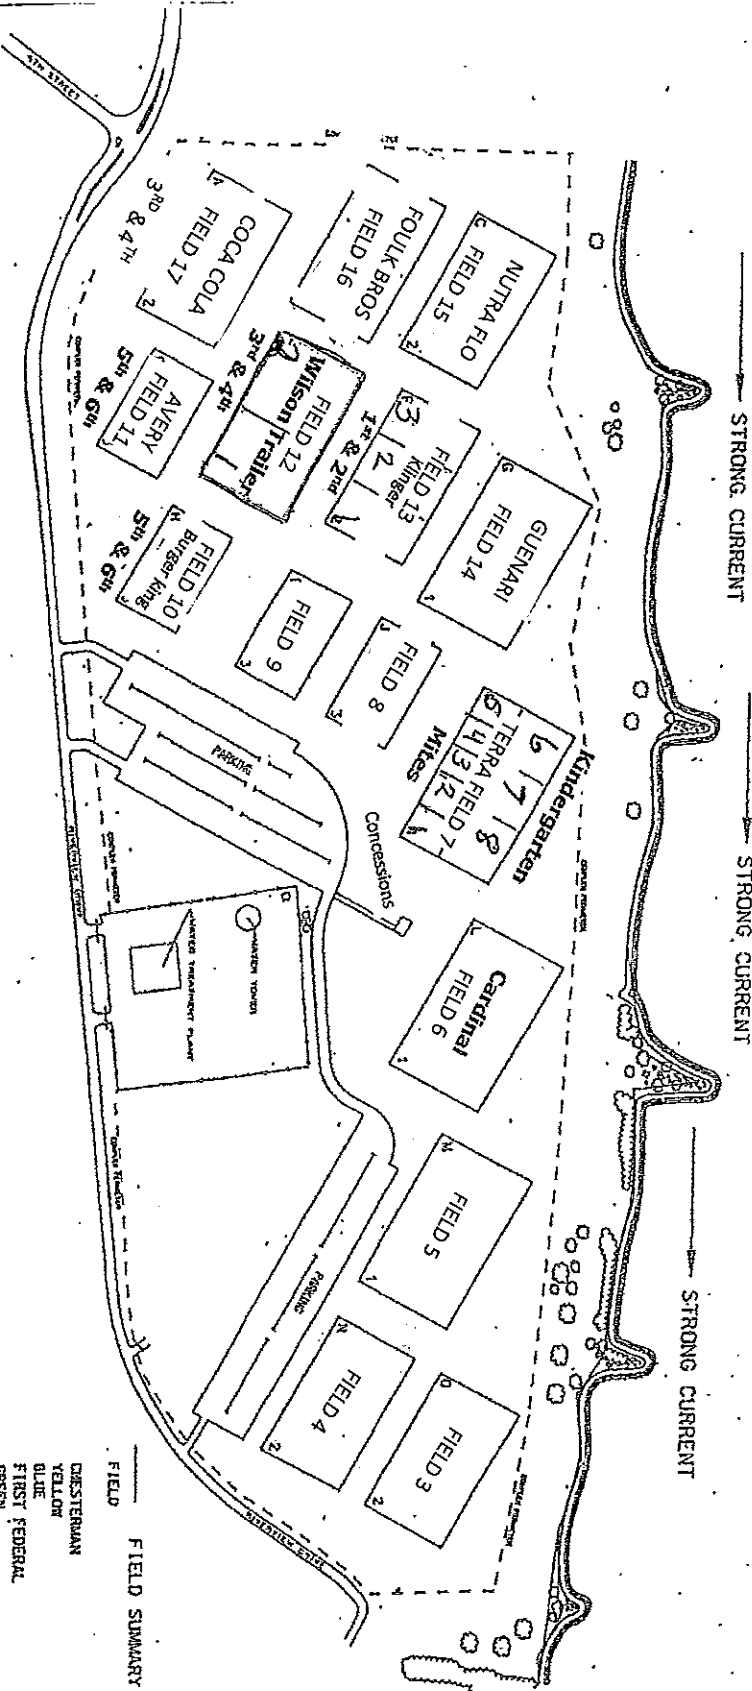

# DIBLE SOCCER COMPLEX - SOUTH SIOUX CITY NE YMCA-SPRING SOCCER FIELD USAGE

MISSOURI RIVER

**PARKING SUMMARY**

STALLS	QUANTITY
NORTH LOT	369
SOUTH LOT	295
<b>TOTAL</b>	<b>664</b>

**SIZE SUMMARY**

SIZE (YDS)	QUANTITY
75 X 120	1
65 X 110	2
50 X 80	3
	4
	7
	4

**FIELD SUMMARY**

FIELD	SIZE (YDS)
CHESTERMAN	65 X 110
YELLOW	65 X 110
BLUE	65 X 110
FIRST FEDERAL	50 X 80
GREEN	65 X 110
RED	65 X 110
WEYERMUISER	75 X 120
SECURITY NATIONAL BANK	50 X 80
DEEP PRODUCTS	50 X 80
NORWEST BANK	50 X 30
GATEWAY 2000	75 X 120
IDP	75 X 120
OLD HOLE	75 X 120
KLINGER	65 X 110
TERRA	65 X 110